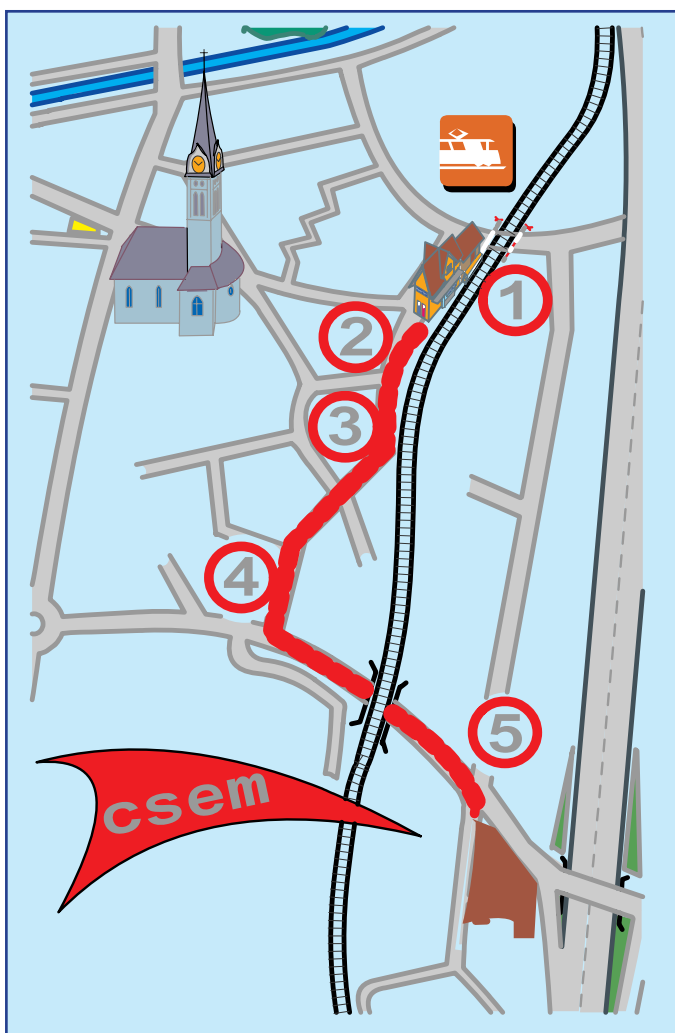

Alpnach by Train

LUCERNE - BRUNIG INTERLAKEN

Online Ticket reservation:
>> www.cff.ch/index_e.htm

- 1 Get off at Alpnach Dorf station
- 2 Walk south towards Bahnhof Garage
- 3 Walk along Hinterdorfstrasse, up to Hofmättelistrasse
- 4 Turn left towards railway bridge and pass underneath
- 5 The first street to the right is Untere Gründlistrasse