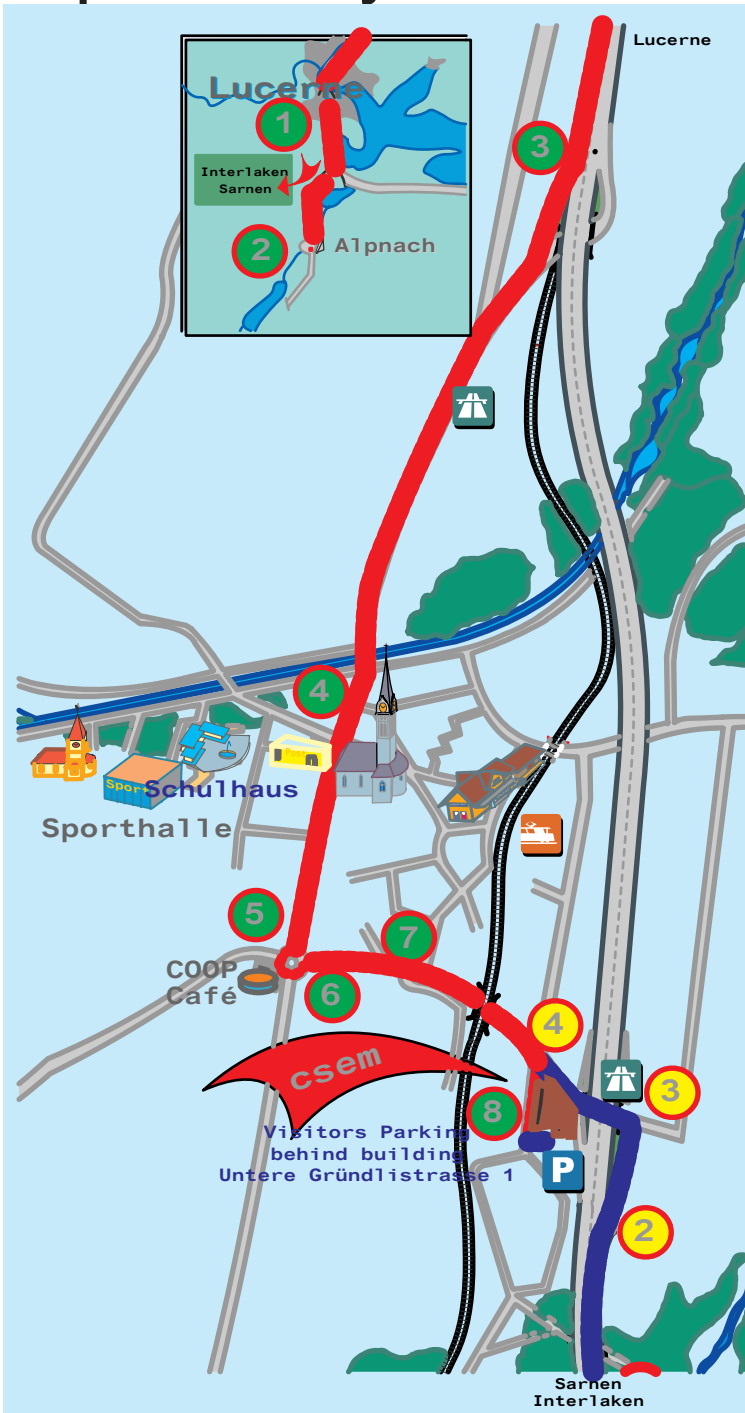

Alpnach by Car

From LUZERN

- 1 Follow highway Luzern-Gotthard
- 2 Take turning Lopper tunnel, direction Interlaken/Sarnen
- 3 Leave highway at exit «Alpnach Alpnachstad»
- 4 Follow road for 1 km through Alpnach village and pass church
- 5 Continue straight ahead until you reach the roundabout
- 6 At roundabout turn left towards Industrie/Flugplatz
- 7 Pass under railway bridge
- 8 Take first street to the right Untere Gründlistrasse

From INTERLAKEN

- 1 Follow highway Interlaken-Luzern
- 2 Leave highway at exit «Alpnach Alpnachstad»
- 3 Turn left and pass over highway
- 4 At crossroads turn left into Untere Gründlistrasse

CSEM Alpnach Dorf facility:
 Untere Gründlistrasse 1
 CH-6055 Alpnach Dorf